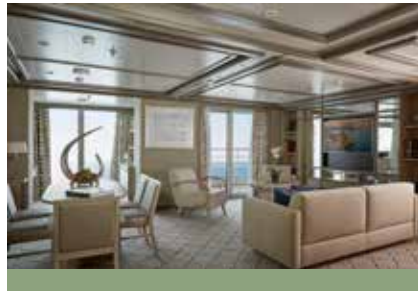

Images are intended as a general reference. Features, materials, finishes and layout may be different than shown.

SILVER MOON – Suite Diagrams

All suites feature:

- Butler service
- Refrigerator and bar setup stocked with your preferences
- Plush bathrobes
- Pillow menu
- Luxury bath amenities
- Complimentary Wifi for all suites
- Personalised stationery
- Umbrella
- Hair dryer
- Wall mounted USB-C mobile device chargers
- Direct-dial telephone(s)
- Champagne on arrival