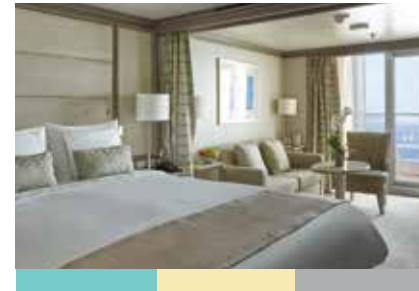

Images are intended as a general reference. Features, materials, finishes and layout may be different than shown.

SILVER MOON – Suite Diagrams

All suites feature:

- Butler service
- Refrigerator and bar setup stocked with your preferences
- Plush bathrobes
- Pillow menu
- Luxury bath amenities
- Complimentary Wifi for all suites
- Personalised stationery
- Umbrella
- Hair dryer
- Wall mounted USB-C mobile device chargers
- Direct-dial telephone(s)
- Champagne on arrival

OWNER'S SUITE

Available as a one-bedroom configuration or as a two-bedroom by adjoining with a Panorama suite (as illustrated)

ONE BEDROOM: 947-1055 SQ FT / 88-98 M²
INCLUDING VERANDA (129 SQ FT / 12 M²)

TWO BEDROOM: 1281-1389 SQ FT / 119-129 M²
INCLUDING VERANDA (129 SQ FT / 12 M²)

- Large veranda with patio furniture and floor-to-ceiling glass doors; bedroom two has additional large picture window
- Living room with sitting area; bedroom two has additional sitting area
- Separate dining area
- Twin beds or king-sized bed; bedroom two has additional twin beds or queen-sized bed
- Marble bathroom with double vanity, separate shower and full-sized bath, plus a powder room; bedroom two has additional marble bathroom with shower
- Custom-made luxury bed mattresses
- Walk-in wardrobe(s) with personal safe
- Vanity table(s)
- Writing desk(s)
- One 55" / 140 cm and one 40" / 102 cm flat-screen HD TVs in main suite, plus one 40" / 102 cm flat-screen HD TV in bedroom two
- Interactive Media Library
- Bose® Sound system with bluetooth connectivity
- Illy® espresso machine
- Unlimited Premium Wifi