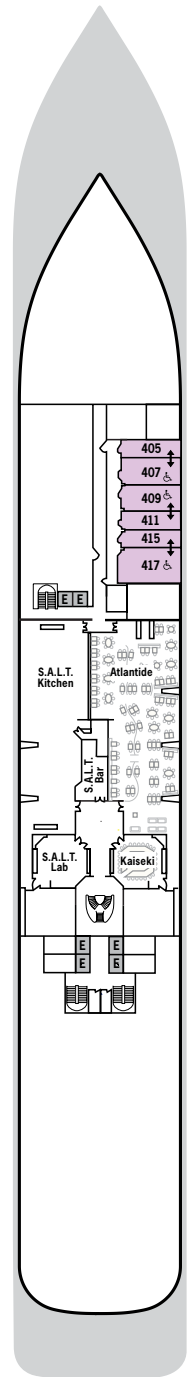

SILVER MOON – Deck Plans

DECK 4

- Atlantide
- Kaiseki
- S.A.L.T. Kitchen
- S.A.L.T. Bar
- S.A.L.T. Lab

DECK 5

- Reception/ Guest Relations
- Shore Concierge
- Dolce Vita
- Venetian Lounge
- Future Cruise Sales

DECK 6

- Beauty Spa
- Fitness Centre

DECK 7

- La Terrazza
- Silver Note
- Casino

DECK 8

- Arts Café
- Boutique
- La Dame

DECK 9

- Panorama Lounge
- Connoisseur's Corner

DECK 10

- Pool Deck
- Pool Bar
- The Grill
- Whirlpool Area

DECK 11

- Observation Library
- Card Room
- Spaccanapoli
- Jogging Track

SUITE CATEGORIES

- Owner's Suite
- Grand Suite
- Royal Suite
- Silver Suite
- Deluxe Veranda Suite
- Superior Veranda Suite
- Classic Veranda Suite
- Panorama Suite
- Vista Suite

SPECIFICATIONS

- Crew 411
- Officers International
- Guests 596
- Tonnage 40,700
- Length 698 Feet / 212.8 Metres
- Width 86 Feet / 27 Metres
- Speed 19.8 Knots
- Passenger Decks 8
- 3rd Guest Capacity ▲
- Connecting Suites ↑↓
- Wheelchair Accessible Suites ♿
- 407, 409, 417, 931
- Built 2020
- Registry Bahamas