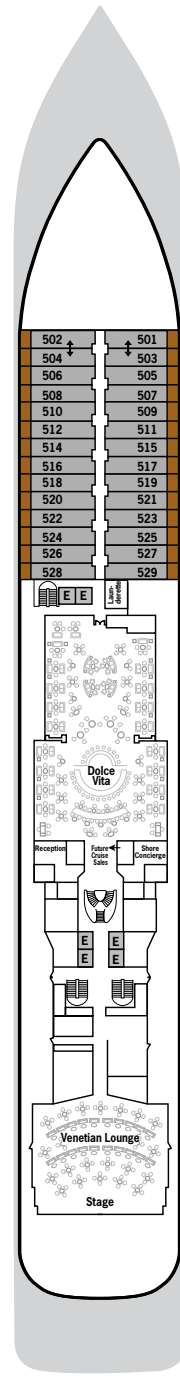

SILVER MOON – Deck Plans

DECK 4

- Atlantide
- Kaiseki
- S.A.L.T. Kitchen
- S.A.L.T. Bar
- S.A.L.T. Lab

DECK 5

- Reception/ Guest Relations
- Shore Concierge
- Dolce Vita
- Venetian Lounge
- Future Cruise Sales

DECK 6

- Beauty Spa
- Fitness Centre

DECK 7

- La Terrazza
- Silver Note
- Casino

DECK 8

- Arts Café
- Boutique
- La Dame

DECK 9

- Panorama Lounge
- Connoisseur's Corner

DECK 10

- Pool Deck
- Pool Bar
- The Grill
- Whirlpool Area

DECK 11

- Observation Library
- Card Room
- Spaccanapoli
- Jogging Track

SUITE CATEGORIES

- Owner's Suite
- Grand Suite
- Royal Suite
- Silver Suite
- Deluxe Veranda Suite
- Superior Veranda Suite
- Classic Veranda Suite
- Panorama Suite
- Vista Suite

SPECIFICATIONS

- Crew 411
- Officers International
- Guests 596
- Tonnage 40,700
- Length 698 Feet / 212.8 Metres
- Width 86 Feet / 27 Metres
- Speed 19.8 Knots
- Passenger Decks 8
- 3rd Guest Capacity ▲
- Connecting Suites ↑↓
- Wheelchair Accessible Suites ♿
- 407, 409, 417, 931
- Built 2020
- Registry Bahamas