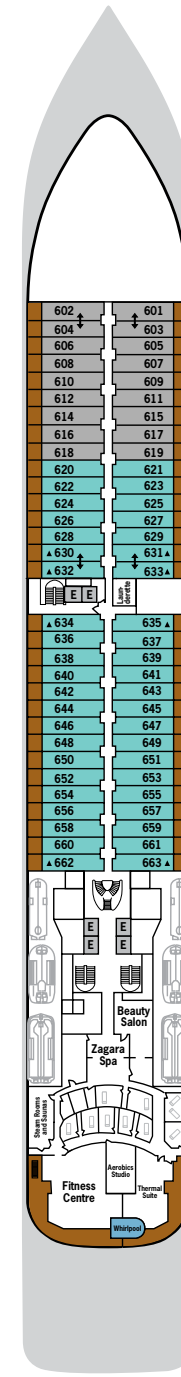

SILVER MOON – Deck Plans

DECK 4

- Atlantide
- Kaiseki
- S.A.L.T. Kitchen
- S.A.L.T. Bar
- S.A.L.T. Lab

DECK 5

- Reception/ Guest Relations
- Shore Concierge
- Dolce Vita
- Venetian Lounge
- Future Cruise Sales

DECK 6

- Beauty Spa
- Fitness Centre

DECK 7

- La Terrazza
- Silver Note
- Casino

DECK 8

- Arts Café
- Boutique
- La Dame

DECK 9

- Panorama Lounge
- Connoisseur's Corner

DECK 10

- Pool Deck
- Pool Bar
- The Grill
- Whirlpool Area

DECK 11

- Observation Library
- Card Room
- Spaccanapoli
- Jogging Track

SUITE CATEGORIES

- Owner's Suite
- Grand Suite
- Royal Suite
- Silver Suite
- Deluxe Veranda Suite
- Superior Veranda Suite
- Classic Veranda Suite
- Panorama Suite
- Vista Suite

SPECIFICATIONS

- Crew 411
- Officers International
- Guests 596
- Tonnage 40,700
- Length 698 Feet / 212.8 Metres
- Width 86 Feet / 27 Metres
- Speed 19.8 Knots
- Passenger Decks 8
- 3rd Guest Capacity ▲
- Connecting Suites ↑↓
- Wheelchair Accessible Suites ♿
- 407, 409, 417, 931
- Built 2020
- Registry Bahamas