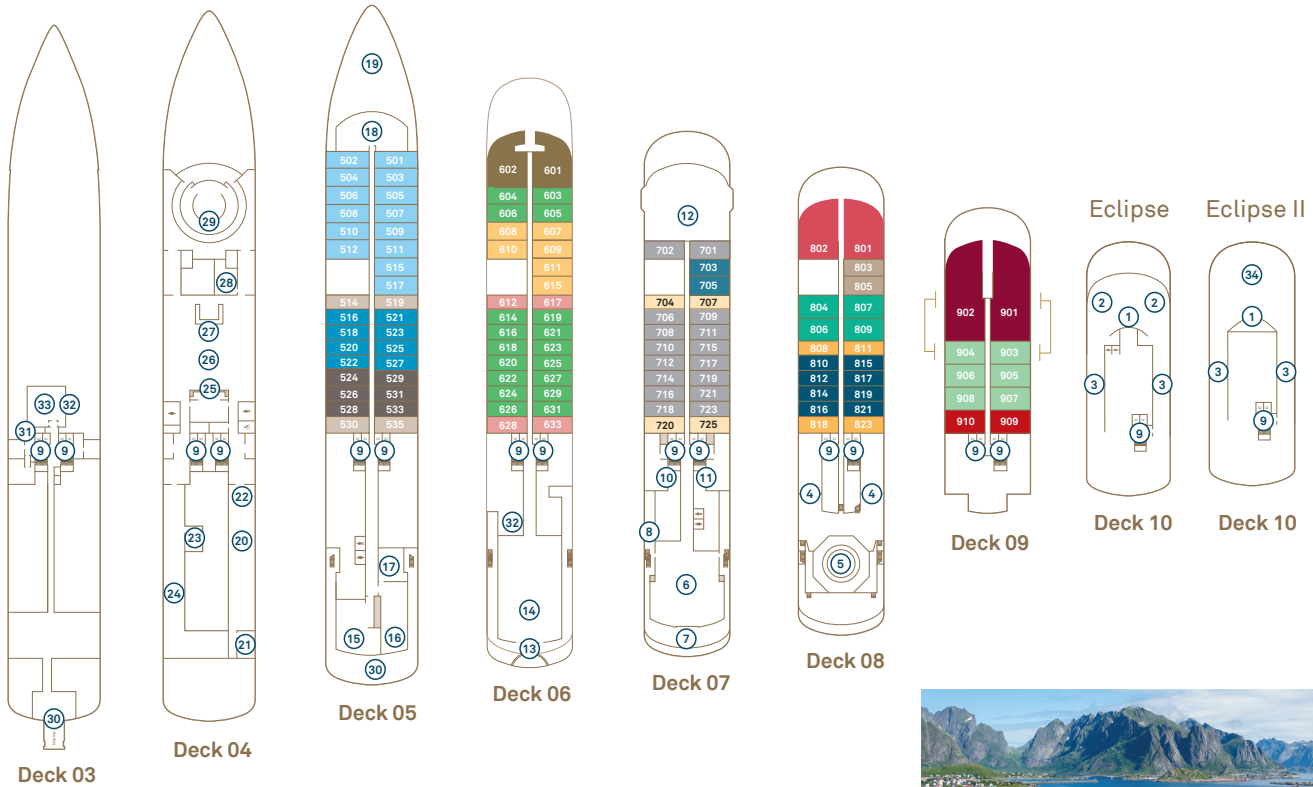

# SCENIC ECLIPSE & SCENIC ECLIPSE II

Discovery Yachts

SCENIC<sup>®</sup>  
LUXURY CRUISES & TOURS

Built 2018/2023 | Guests 200/228 | Suites 114 | Crew 192/176 | Length 551ft | Gross Tonnage 17,085 | Speed 17 knots

## Deck Plan

- ① Sky Deck Bar / Panorama Bar\*
- ② Sky Deck Pool
- ③ Cabanas
- ④ Helicopter hangars
- ⑤ Helipad
- ⑥ Yacht Club
- ⑦ Yacht Club outdoor dining
- ⑧ Hanging Chairs
- ⑨ Elevator
- ⑩ Yoga & Pilates room
- ⑪ Gym & fitness area
- ⑫ Wheelhouse
- ⑬ Spa Vitality Pool
- ⑭ Senses Spa
- ⑮ Lumière
- ⑯ Azure Bar & Café
- ⑰ Scenic Épicure
- ⑱ Observation Lounge & Library
- ⑲ Observation Terrace
- ⑳ Koko's
- ㉑ Night Market @ Koko's
- ㉒ Sushi @ Koko's
- ㉓ Chef's Table@ Elements
- ㉔ Elements
- ㉕ Guest Services
- ㉖ Scenic Lounge
- ㉗ Scenic Bar
- ㉘ Boutique
- ㉙ Theater
- ㉚ Marina entrances
- ㉛ Medical Center
- ㉜ Self-service guest laundry<sup>1</sup>
- ㉝ Discovery Center
- ㉞ Sun Deck Pool\*