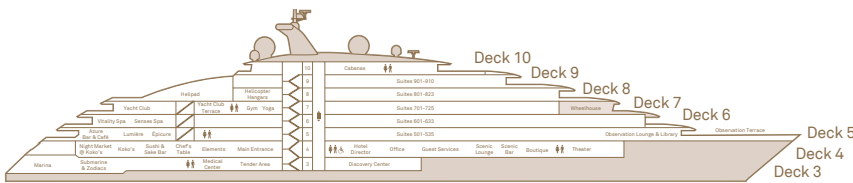

# SCENIC ECLIPSE & SCENIC ECLIPSE II

Discovery Yachts

SCENIC<sup>®</sup>  
LUXURY CRUISES & TOURS

Built 2018/2023 | Guests 200/228 | Suites 114 | Crew 192/176 | Length 551ft | Gross Tonnage 17,085 | Speed 17 knots

## Deck Plan

- ① Sky Deck Bar / Panorama Bar\*
- ② Sky Deck Pool
- ③ Cabanas
- ④ Helicopter hangars
- ⑤ Helipad
- ⑥ Yacht Club
- ⑦ Yacht Club outdoor dining
- ⑧ Hanging Chairs
- ⑨ Elevator
- ⑩ Yoga & Pilates room
- ⑪ Gym & fitness area
- ⑫ Wheelhouse
- ⑬ Spa Vitality Pool
- ⑭ Senses Spa
- ⑮ Lumière
- ⑯ Azure Bar & Café
- ⑰ Scenic Épicure
- ⑱ Observation Lounge & Library
- ⑲ Observation Terrace
- ⑳ Koko's
- ㉑ Night Market @ Koko's
- ㉒ Sushi @ Koko's
- ㉓ Chef's Table@ Elements
- ㉔ Elements
- ㉕ Guest Services
- ㉖ Scenic Lounge
- ㉗ Scenic Bar
- ㉘ Boutique
- ㉙ Theater
- ㉚ Marina entrances
- ㉛ Medical Center
- ㉜ Self-service guest laundry<sup>1</sup>
- ㉝ Discovery Center
- ㉞ Sun Deck Pool\*